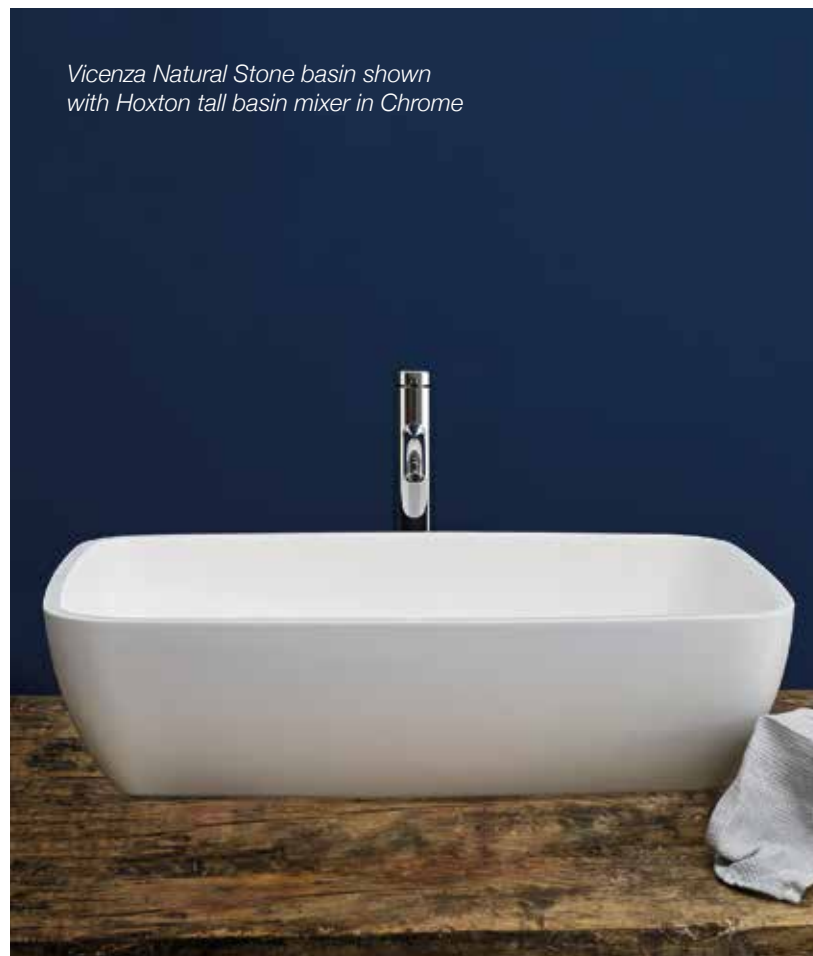

Vicenza & Piccolo

Natural Stone

Vicenza

L: 1790 W: 750 H: 555

Code: N7D
£3465

Vicenza basin

L: 390 W: 590 H: 140

Code: B4D
£319

Vicenza Piccolo

L: 1600 W: 750 H: 555

Code: N6D
£3145