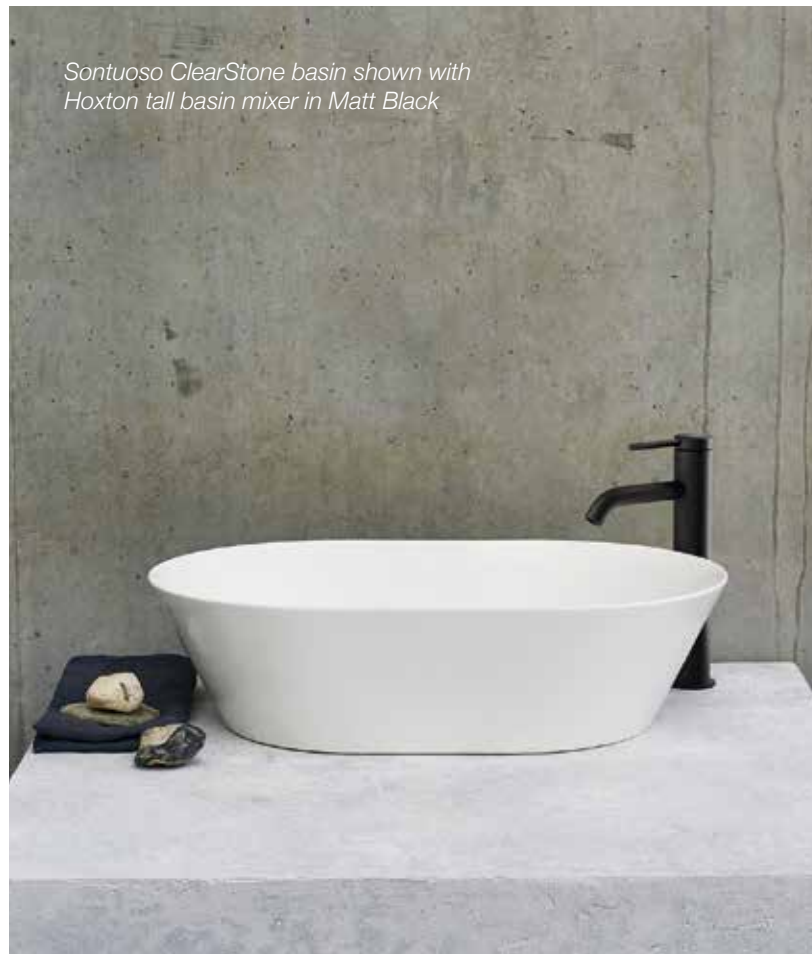

Sontuoso

ClearStone

Sontuoso

L: 1690 W: 700 H: 585

Code: N8ECS
£2605

Sontuoso basin

L: 350 W: 550 H: 142

Code: B5ECS
£319