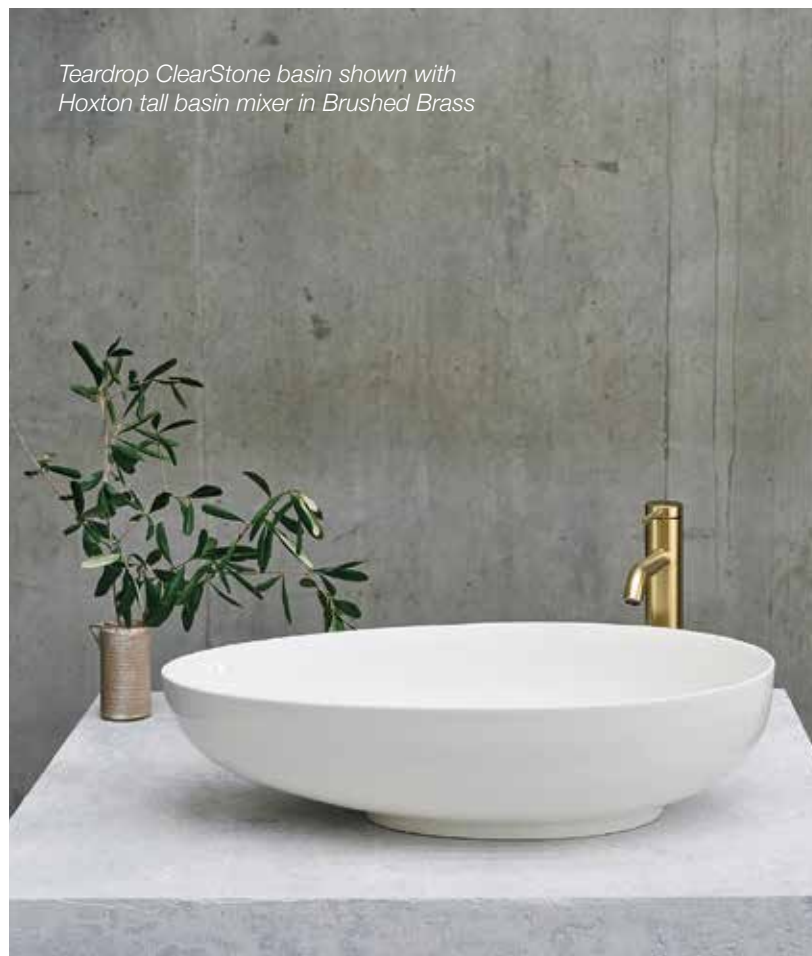

Sontuoso

ClearStone

Sontuoso

L: 1690 W: 700 H: 585

Code: N8ECS
£2605

Sontuoso basin

L: 350 W: 550 H: 142

Code: B5ECS
£319

*Teardrop Petite ClearStone bath shown with Hoxton
floorstanding mono bath shower mixer in Brushed Brass*

Teardrop Grande & Petite

ClearStone

Teardrop Grande

L: 1910 W: 820 H: 480

Code: M11FCS
£2835

Teardrop Petite