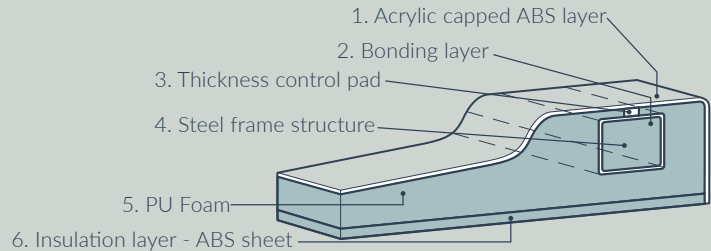

Flexible installation

Option 1

Placed flat on the floor

The thin Zamori trays are only 35mm high which gives a modern, minimalist appearance to even the simplest and most cost effective installation method.

Option 2

Level to the floor

The low 35mm height allows the tray to be sunk into the floor so that the upper surface is level with the floor. The framed rim still allows good water retention to avoid water escape.

Option 3

Raised above the floor

Zamori offers optional adjustable legs and panel sets for raising the tray 100mm above the floor. The packs include removable acrylic side panels to match the shower tray. These are held in place by magnetic clips to ensure maintenance is easy.

Reinforced trays

All our trays are manufactured from Acrylic sheet and incorporate our patented steel reinforcing frame. This is formed to be the exact shape of each tray and ensures rigidity for a lifetime of use. The trays are flat on the under-surface; this makes installation and levelling very easy.

Anti-bacterial

All Zamori shower trays are impregnated with an anti-bacterial zeomic agent.

One of the amazing qualities of silver is that it has inherent anti-microbial properties - Zamori has added the silver-based anti-bacterial additive Zeomic into the manufacturing process. The anti-microbial qualities protect against harmful bacteria and suppresses mould growth.

1) The silver ions from Zeomic impregnate the microbe surface and are then absorbed by the cells through active transfer.
2) The silver ions react with several metabolic enzymes within the metabolic system of the microbes.
3) The activity of these enzymes is hindered and the growth of microbes is inhibited.

Anti-slip

Zamori anti-slip is simply the finest available.

Our anti-slip trays comply with DIN51097 class C - the highest anti-slip rating.

We are the only manufacturer to thermo bond the Swiss Grip Antislip onto the tray with a curing process - to ensure better performance for a cleaner and longer lasting surface.

DIN51097 class C anti-slip ramp test.