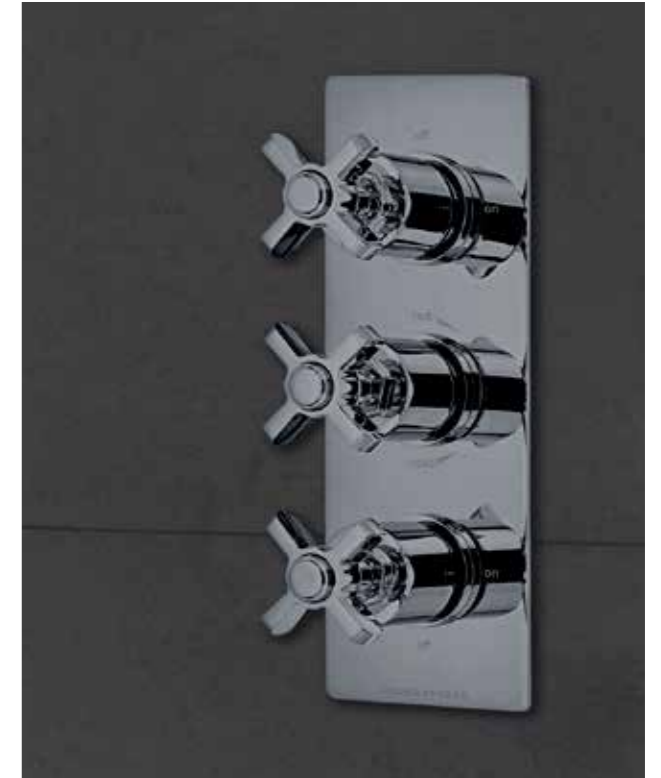

Chrome SVSET53

£661.10

Henley dual function shower system with riser kit & overhead shower

- Dual function thermostatic shower valve
 - 390mm adjustable brass shower arm
 - 200mm brass overhead shower
 - Brass riser rail
 - Single function shower handset
 - Brass shower hose, wall elbow & cover plate
- Min pressure 0.5bar

Chrome SVSET52

£833.10

Henley triple function shower system with riser kit, overhead shower & smartflow bath filler

- Triple function thermostatic shower valve
 - 390mm adjustable brass shower arm
 - 200mm brass overhead shower
 - Brass riser rail
 - Single function shower handset
 - Brass shower hose, wall elbow & cover plate
 - Traditional smartflow bath filler
- Min pressure 1.0bar

Chrome SVSET146

£1,075

WESSEX TAPS & SHOWERS

Our Wessex collection is a great halfway point between the modern and classic. Sleek and contemporary style paired with familiar four spoke handles makes Wessex the perfect choice if you'd like a nod of the traditional that still feels current and new. Available in concealed or exposed valve options, domed or flat shower heads, plus a range of handle configurations, Wessex offers you the flexibility to mix and match modern and classical elements as you please.