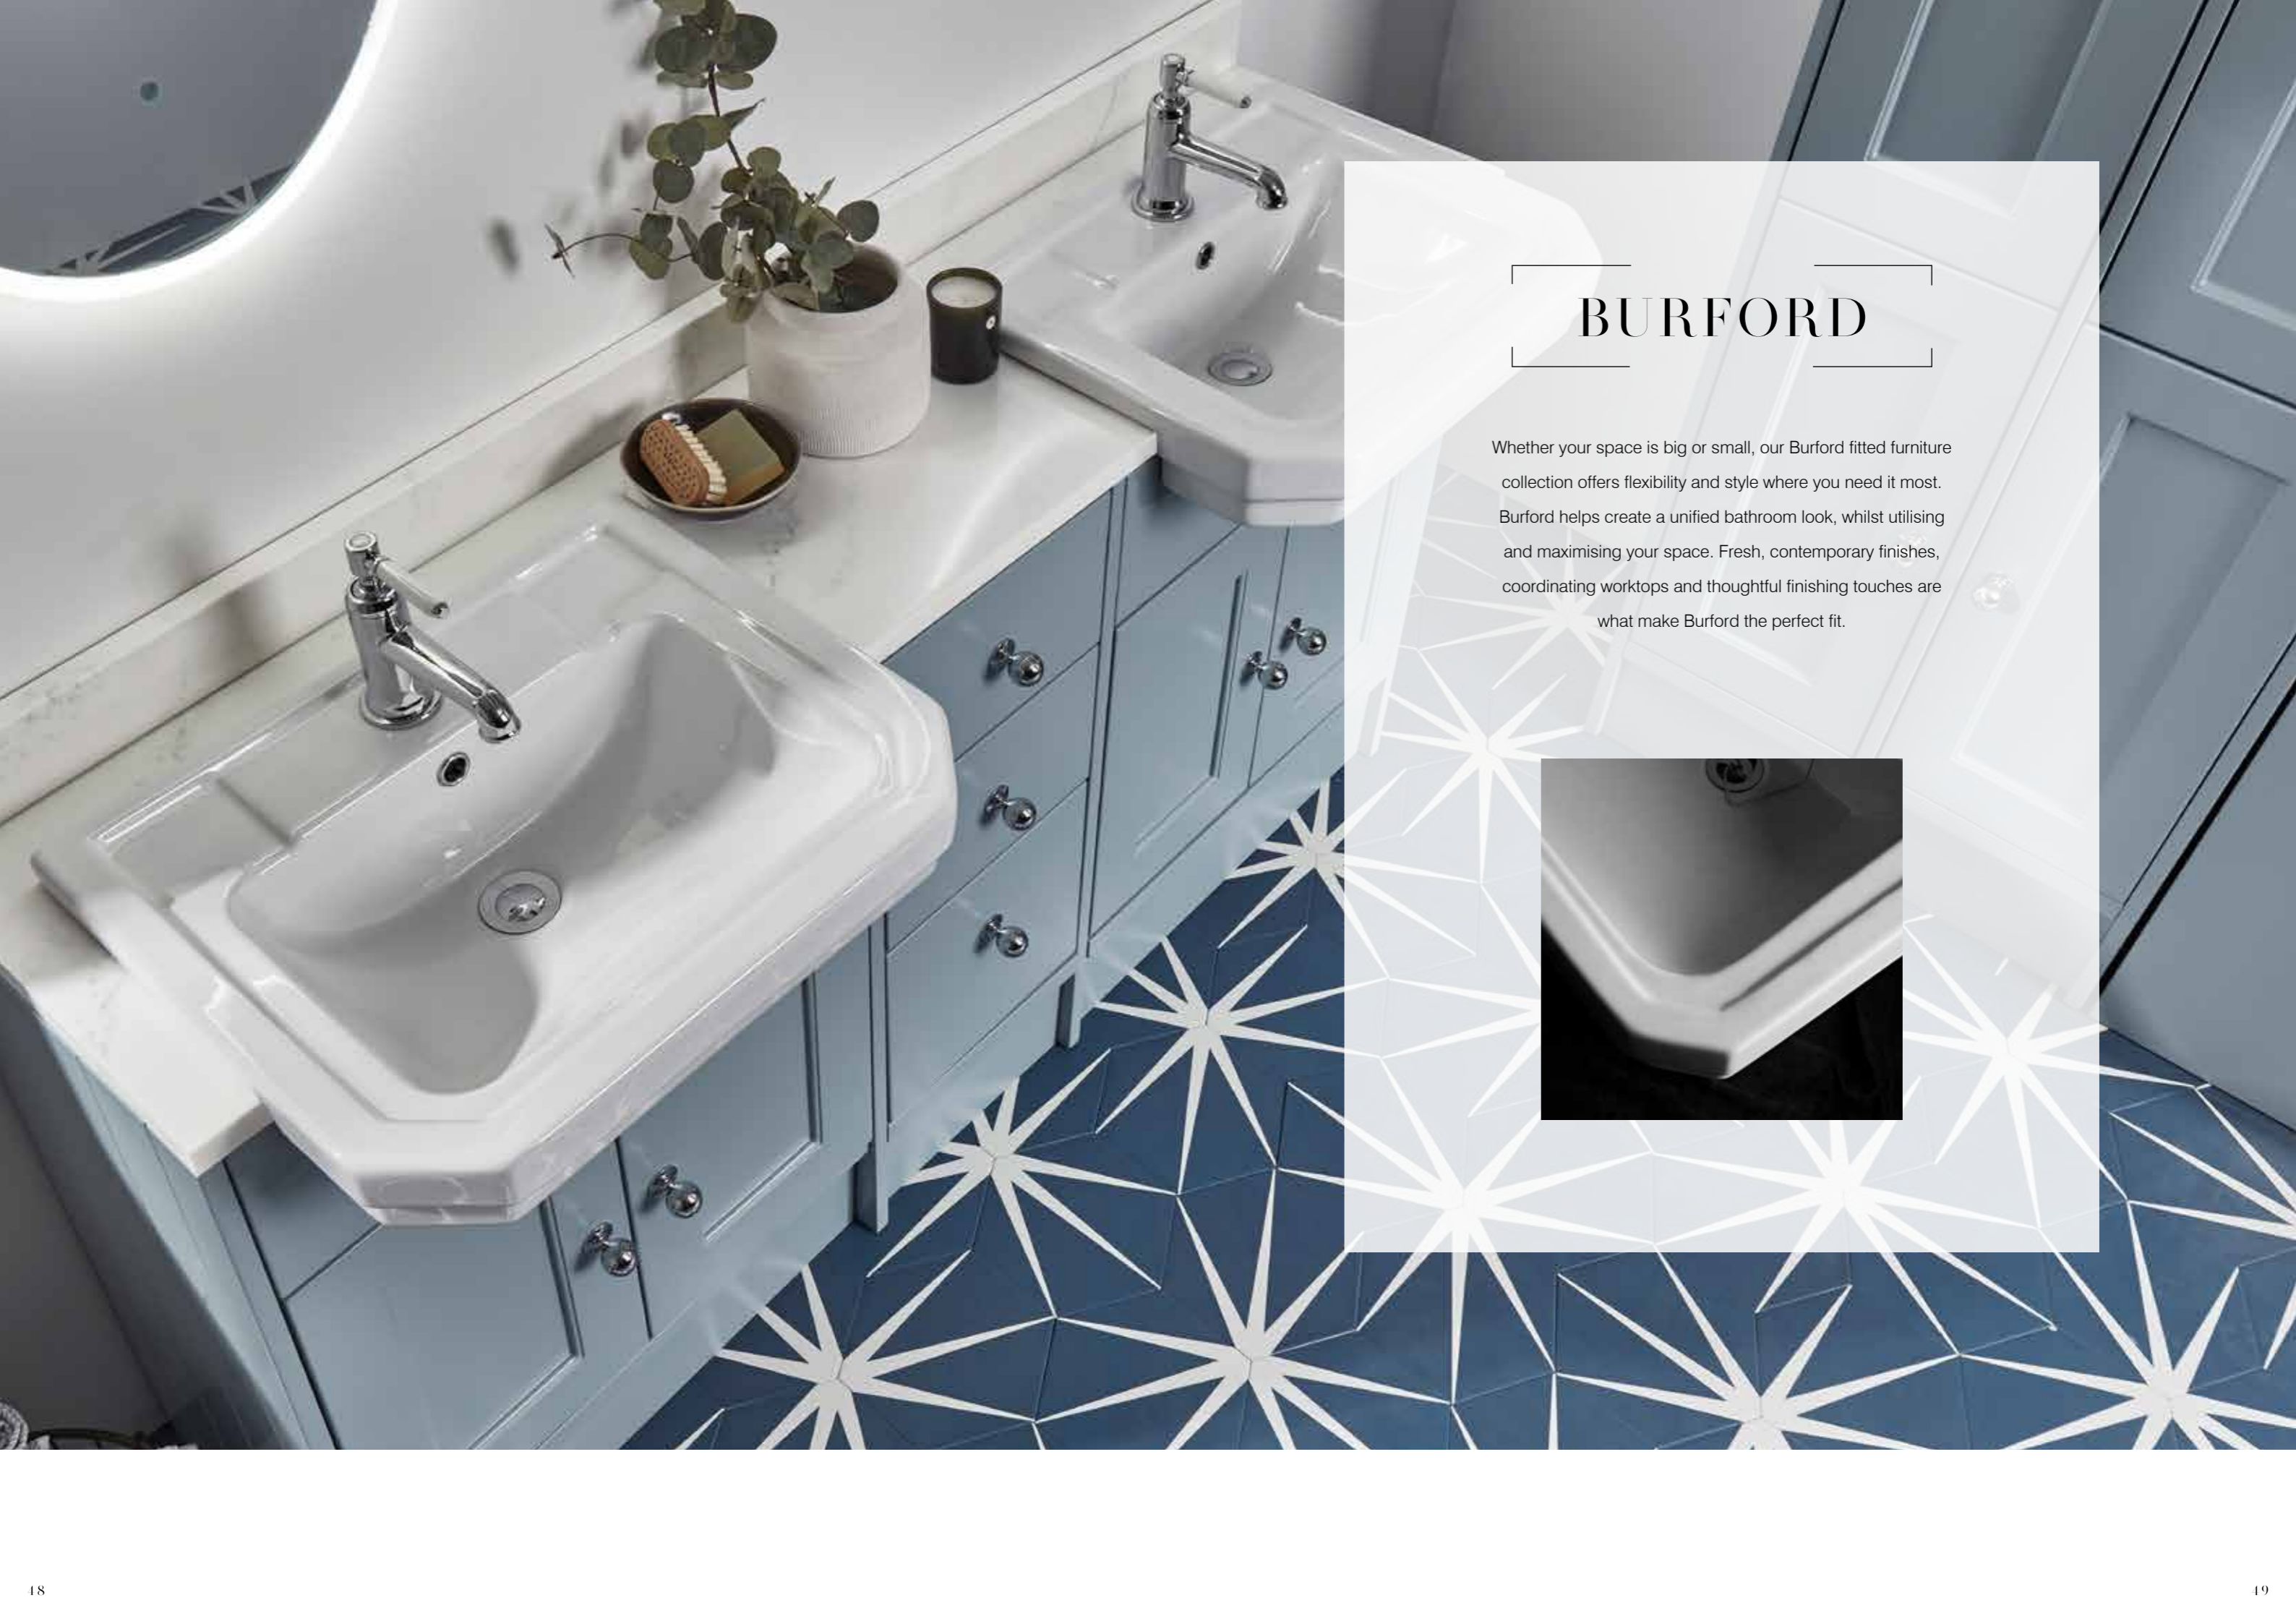

BURFORD

Whether your space is big or small, our Burford fitted furniture collection offers flexibility and style where you need it most. Burford helps create a unified bathroom look, whilst utilising and maximising your space. Fresh, contemporary finishes, coordinating worktops and thoughtful finishing touches are what make Burford the perfect fit.