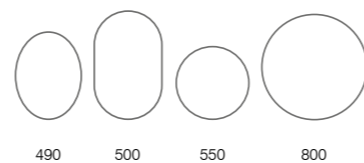

Eminence Mirrors

Oval 490 x 650 x 35mm	EM65OAL	£385.90
Pill 500 x 800 x 35mm	EM80PAL	£452.50
Circular Ø550 x 35mm	EM55CAL	£344
Circular Ø800 x 35mm	EM80CAL	£434.30