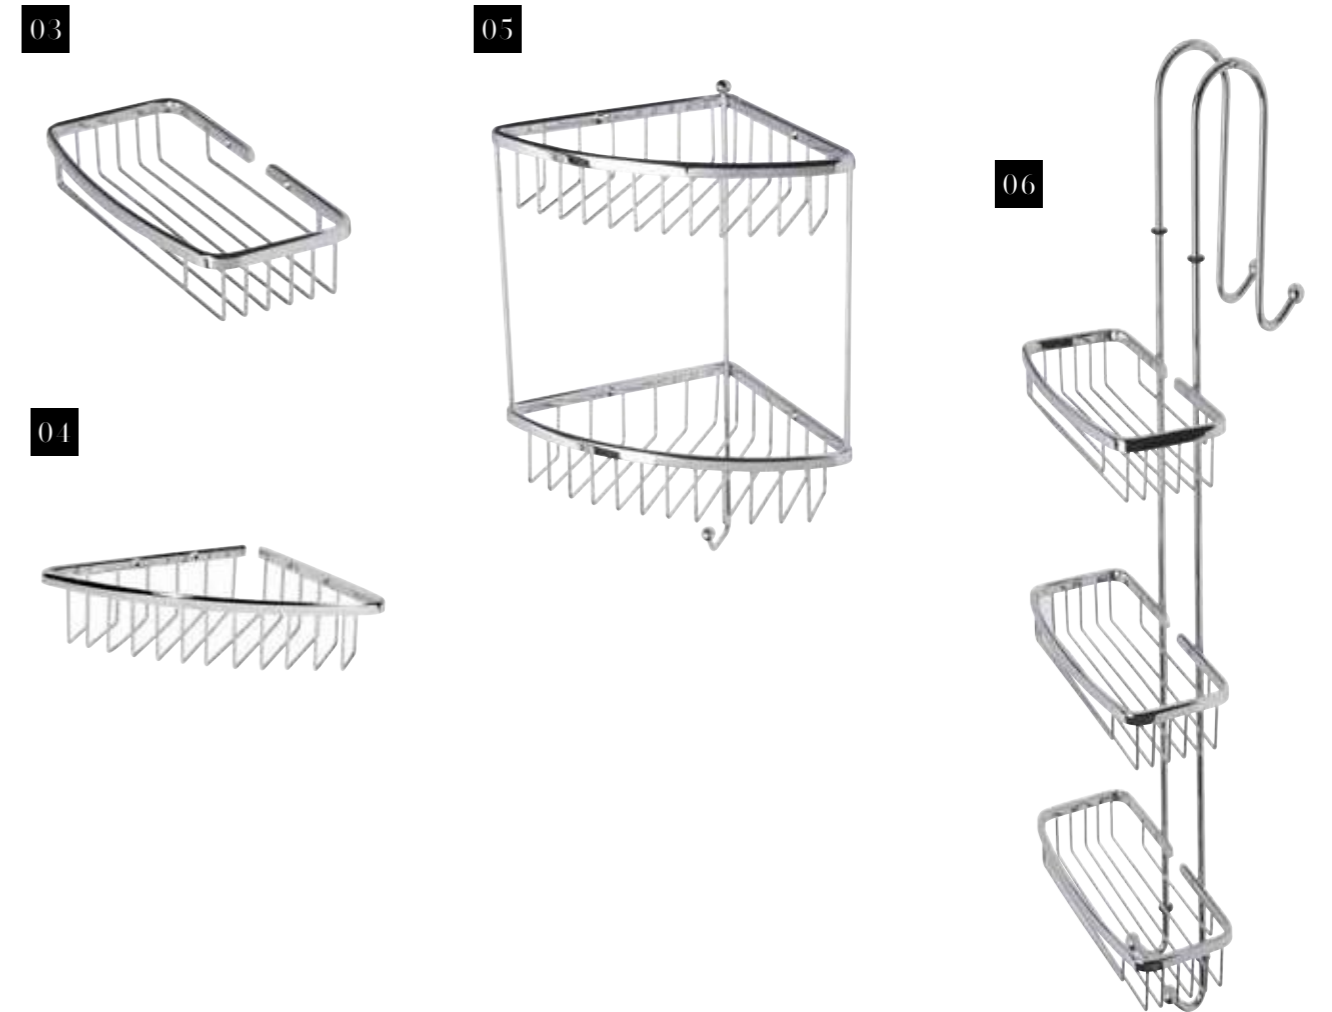

SIGMA

Stylish curves create charm and elegance, bringing your whole bathroom look together.

Sigma Basketware

01	Double Corner Basket	235(w) x 255(h) x 190mm(d)	CB50.02	£229.50
02	Large Corner Basket	235(w) x 40(h) x 190mm(d)	CB40.02	£122.50
03	Shower Caddy	235(w) x 760(h) x 135mm(d)	CB70.02	£306.30

02

MADISON

Sleek and simple, Madison combines effortless style with practical storage, right where you need it most.

Madison Basketware

01	Double Bottle Basket	245(w) x 260(h) x 115mm(d)	WB90.02	£145.60
02	Small Soap Basket	130(w) x 30(h) x 100(mm(d)	WB10.02	£38.50
03	Large Bottle Basket	245(w) x 45(h) x 120mm(d)	WB80.02	£63.80
04	Large Corner Basket	210(w) x 50(h) x 180mm(d)	WB40.02	£63.80
05	Double Corner Basket	210(w) x 360(h) x 180mm(d)	WB50.02	£169.30
06	Shower Caddy	245(w) x 725(h) x 120mm(d)	WB70.02	£219.80