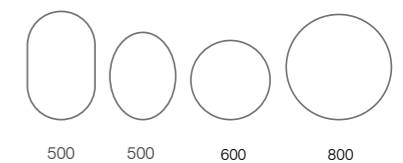

Frame Mirrors

Circular Ø600 x 38mm - Brushed Brass	FR60RB	£399
Circular Ø800 x 38mm - Brushed Brass	FR80RB	£529
Oval 500 x 700 x 38mm - Brushed Brass	FR50VB	£429
Pill 500 x 800 x 38mm - Black	FR50PG	£425.70
Oval 500 x 700 x 38mm - Black	FR50VG	£397.70
Circular Ø600 x 38mm - Black	FR60RG	£378.40
Circular Ø800 x 38mm - Black	FR80RG	£507.40
Circular Ø600 x 38mm - White	FR60RW	£378.40
Circular Ø800 x 38mm - White	FR80RW	£507.40