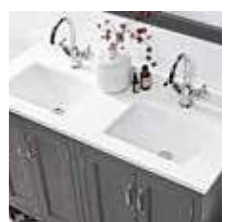

Worktops pre-finished on all edges and precut to suit underslung basin units.