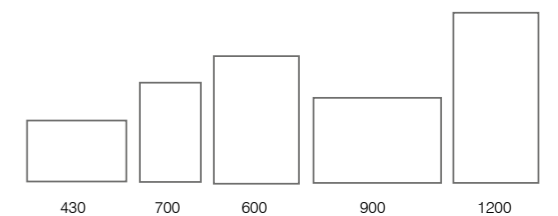

Traditional 1200 x 600mm

Traditional 430 x 700mm

TRADITIONAL MIRROR FEATURES

- Heated demister pad prevents mirror steaming up
- Can be hung landscape or portrait
- IP44 rated

Traditional Mirrors

430 x 700 x 30mm	WMB2022	£249.40
600 x 900 x 30mm	WMB2020	£308.50
1200 x 600 x 30mm	WMB2023	£427.80