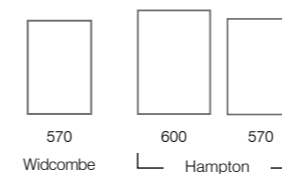

Elle & Level Mirrors

Elle 405 x 595 x 20mm	MPS403	£109.60
Elle 420 x 800 x 20mm	MPS402	£125.70
Level 495 x 710 x 20mm	MPS401	£151.50

ELLE & LEVEL MIRROR FEATURES

- Bevelled Edges
- Can be hung landscape or portrait

COLOUR MATCHED MIRRORS

We also have an extensive collection of colour matched mirrors to pair with the Widcombe and Hampton ranges.

Widcombe & Hampton Mirrors

Widcombe illuminated framed mirror	570(w) x 800(h) x 60mm(d)	£499.80
Hampton 600 illuminated framed mirror	562(w) x 790(h) x 54mm(d)	£428.90
Hampton 570 framed mirror	570(w) x 800(h) x 24mm(d)	£160.70

To see all available finishes see pages 28 & 46.

Lighting

60(w) x 410(h) x 90(d)mm	WMB2030	£189.70

Supplied with integrated LED lighting (4000k colour temperature)