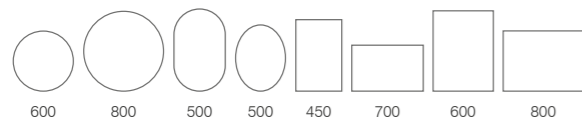

Thesis Mirrors

600 Circular Ø600 x 38mm - Black	TNM60C	£135.40
800 Circular Ø800 x 38mm - Black	TNM80C	£191.80
Pill 500 x 800 x 38mm - Black	TNM50P	£180.60
Oval 500 x 700 x 38mm - Black	TNM50V	£169.30
450 x 700 x 38mm - Black	TNM045	£146.70
600 x 800 x 38mm - Black	TNM060	£180.60
600 Circular Ø600 x 38mm - Brushed Brass	TNM60C-BR	£149
800 Circular Ø800 x 38mm - Brushed Brass	TNM80C-BR	£209
Oval 500 x 700 x 38mm - Brushed Brass	TNM50V-BR	£189

Traditional 1200 x 600mm