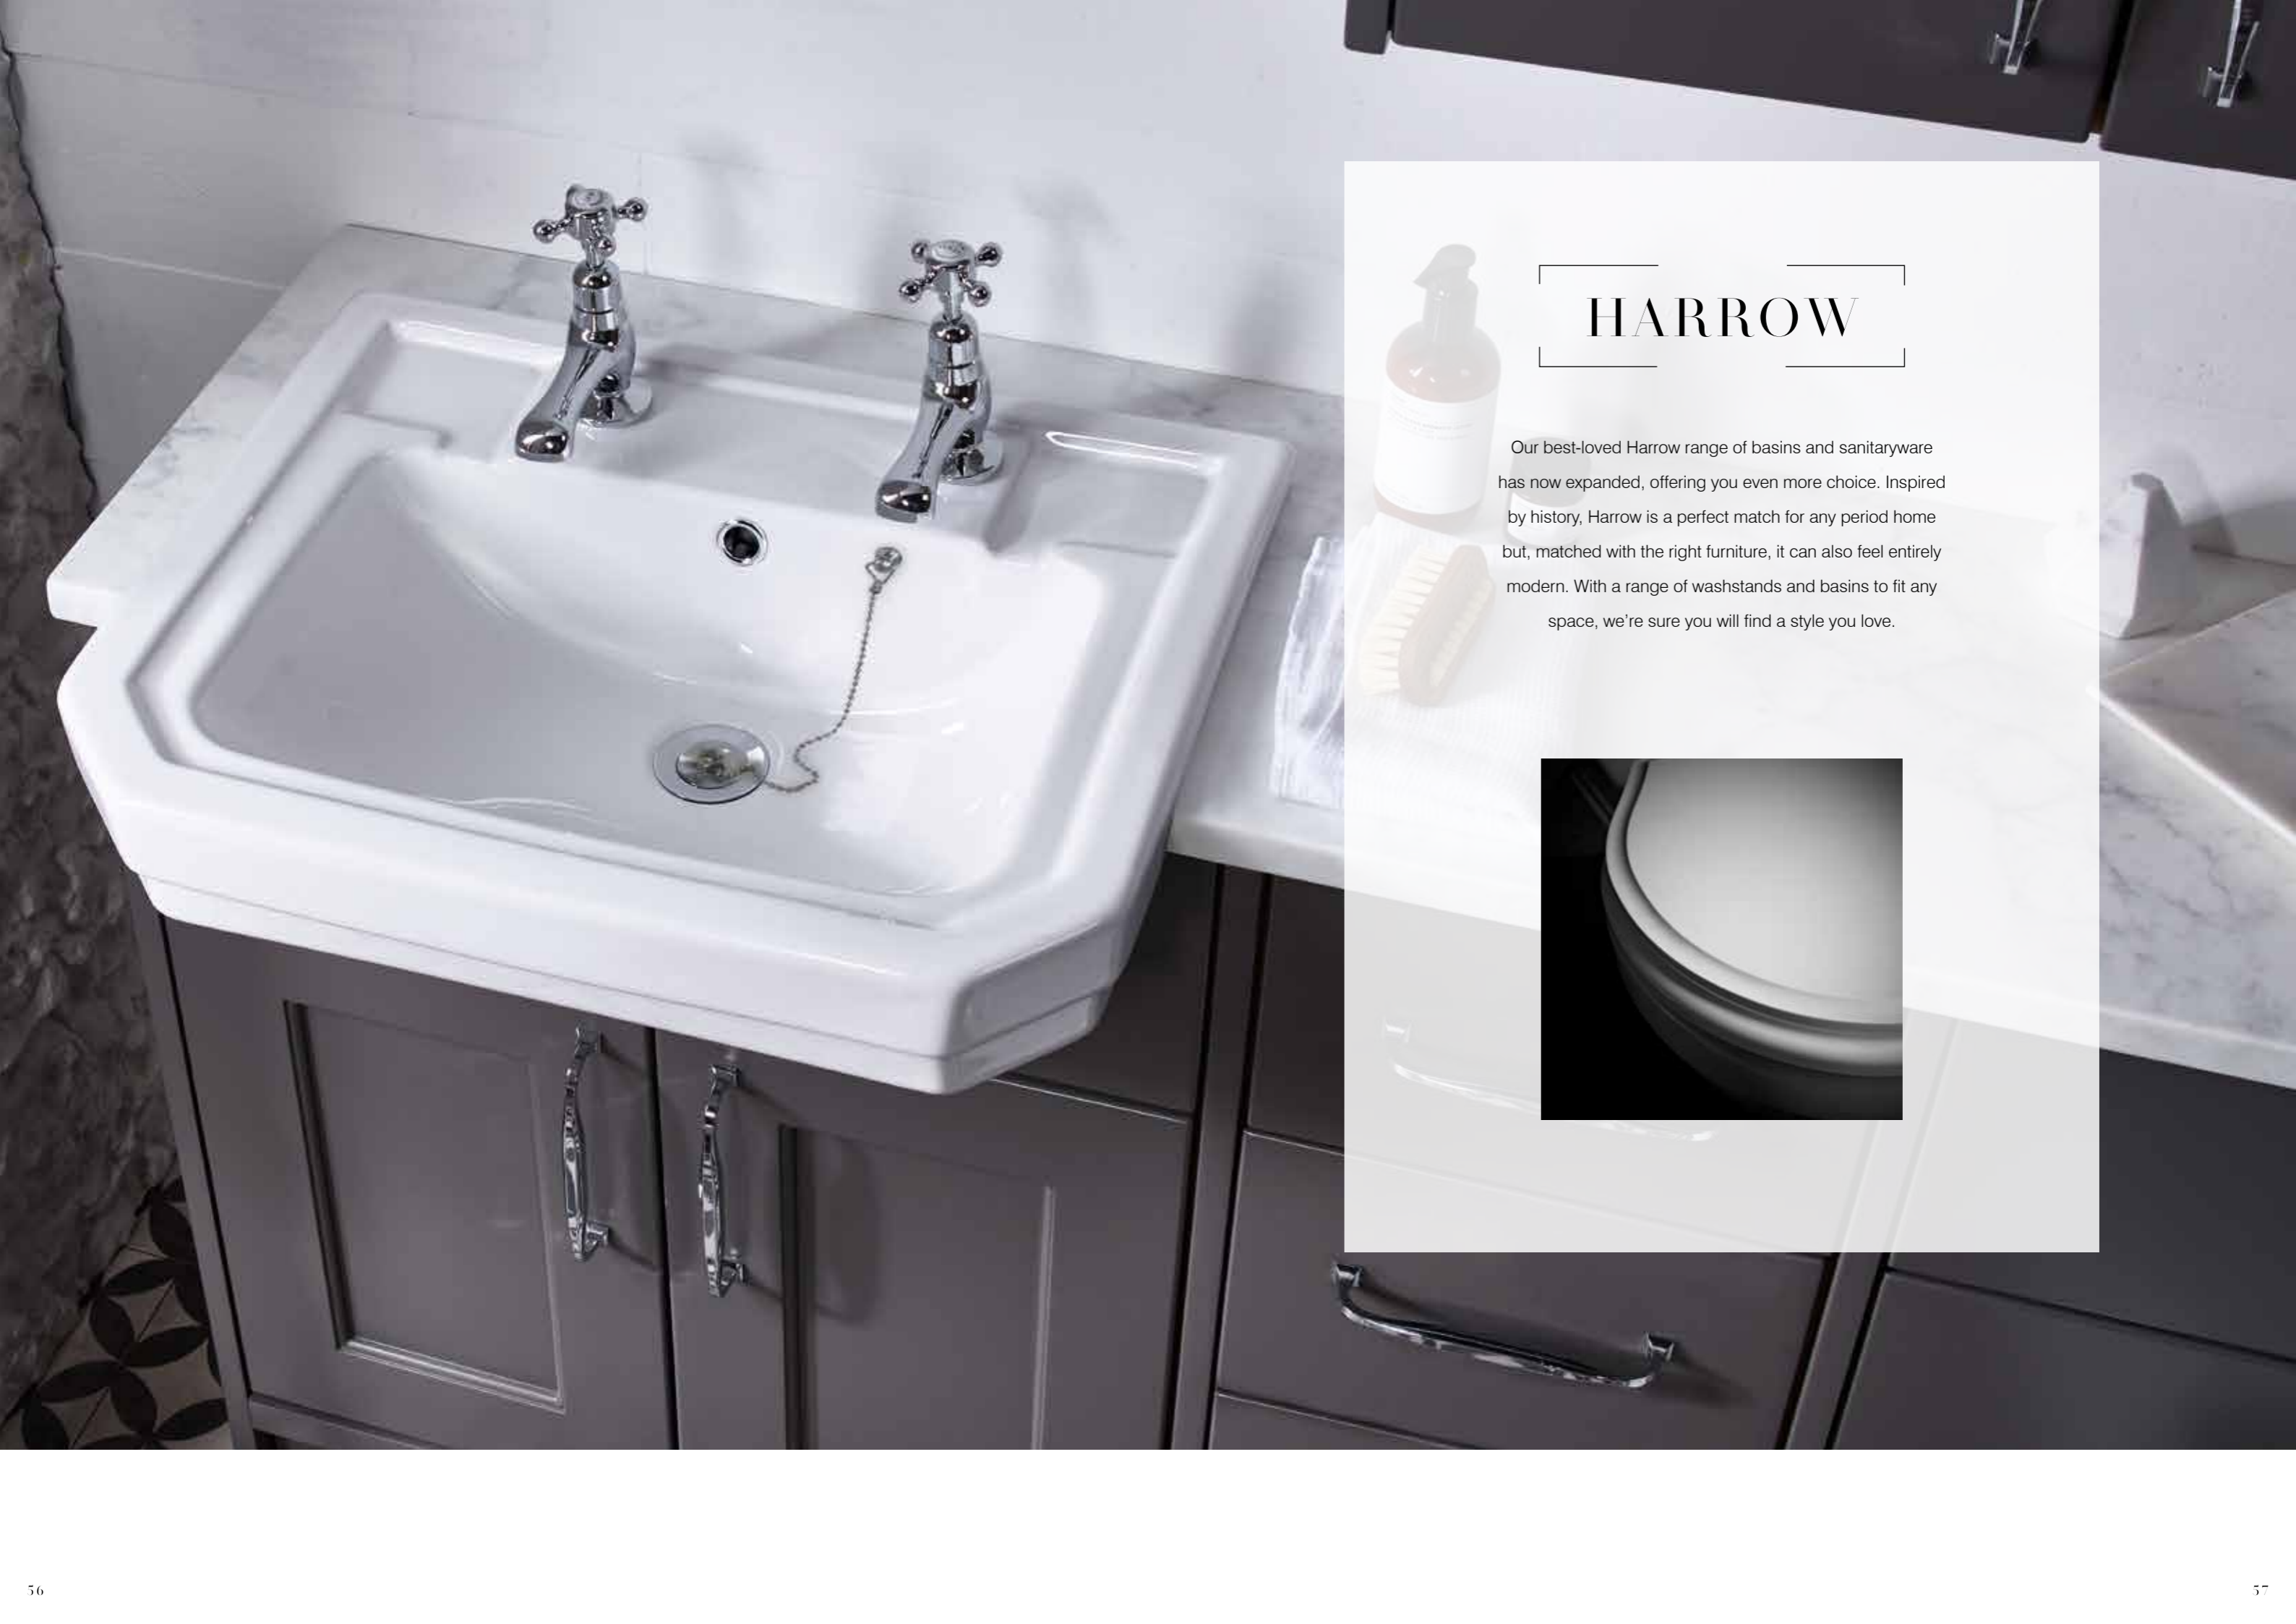

INTRODUCING THE

BASINS & WCs

COLLECTION

HARROW

Our best-loved Harrow range of basins and sanitaryware has now expanded, offering you even more choice. Inspired by history, Harrow is a perfect match for any period home but, matched with the right furniture, it can also feel entirely modern. With a range of washstands and basins to fit any space, we're sure you will find a style you love.

HARROW FEATURES

Harrow offers a wide range of historically inspired pedestal, washstand and countertop basins, available with either one or two tap holes, as well as a sleek cloakroom sized model which will add style to even the smallest of spaces. Along with our matching WCs, our Harrow soft close toilet seats are available in a range of finishes to perfectly match Hampton furniture.