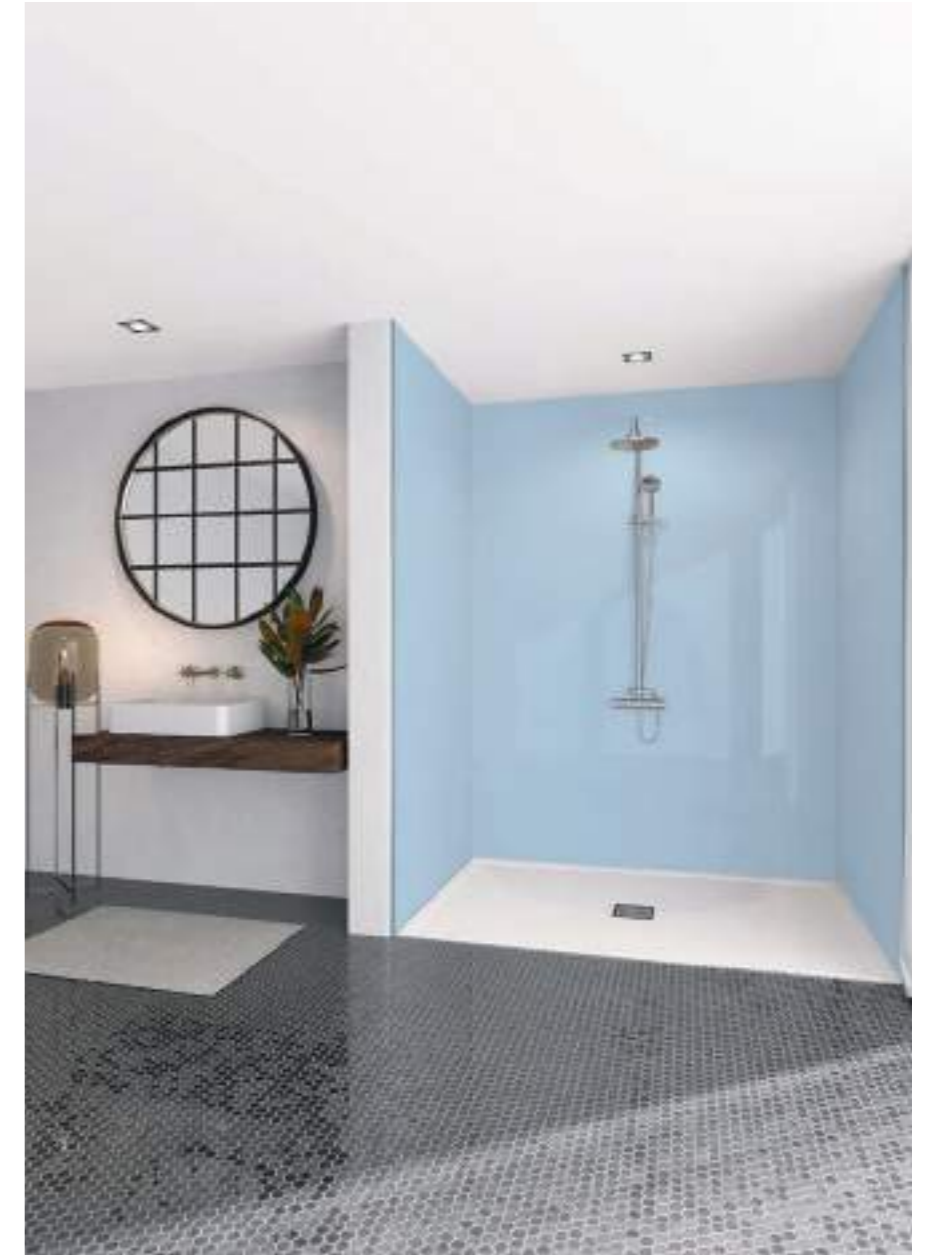

ELITE AMBIENCE

With Mermaid it's all in the details...

Create a feature with your bath panel by using a contrasting colour or decor.

ARTICO
Gloss

ECRU
Matt

Mermaid recommended adhesive and sealant must be used to validate the 15 year guarantee.

No trims required.

Fallen in love?

We recommend ordering a sample before purchasing, as all images are representative. To order a sample please visit: www.mermaidpanels.co.uk

Stunning Postformed edges...

Panels with post-formed edges are available, making external corners a beautiful looking feature.