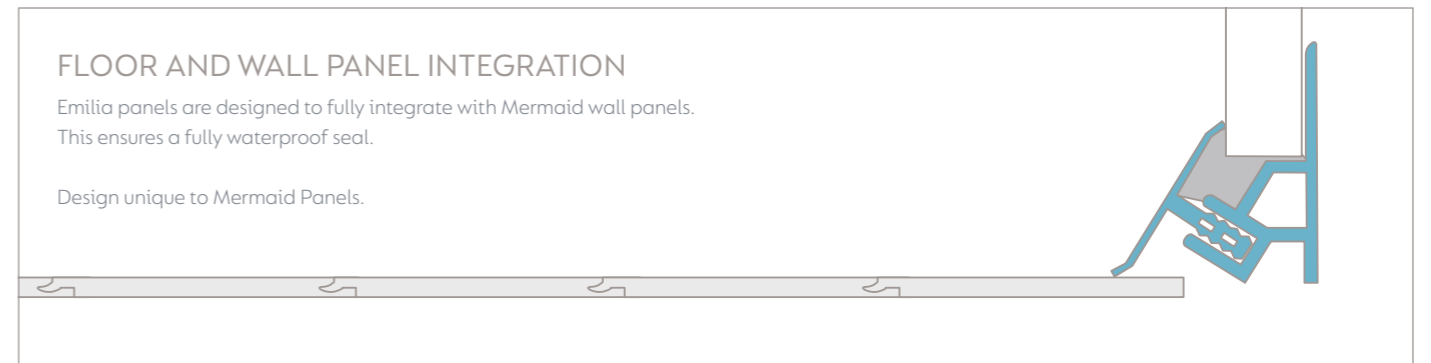

FLOOR AND WALL PANEL INTEGRATION

Emilia panels are designed to fully integrate with Mermaid wall panels.
This ensures a fully waterproof seal.

Design unique to Mermaid Panels.