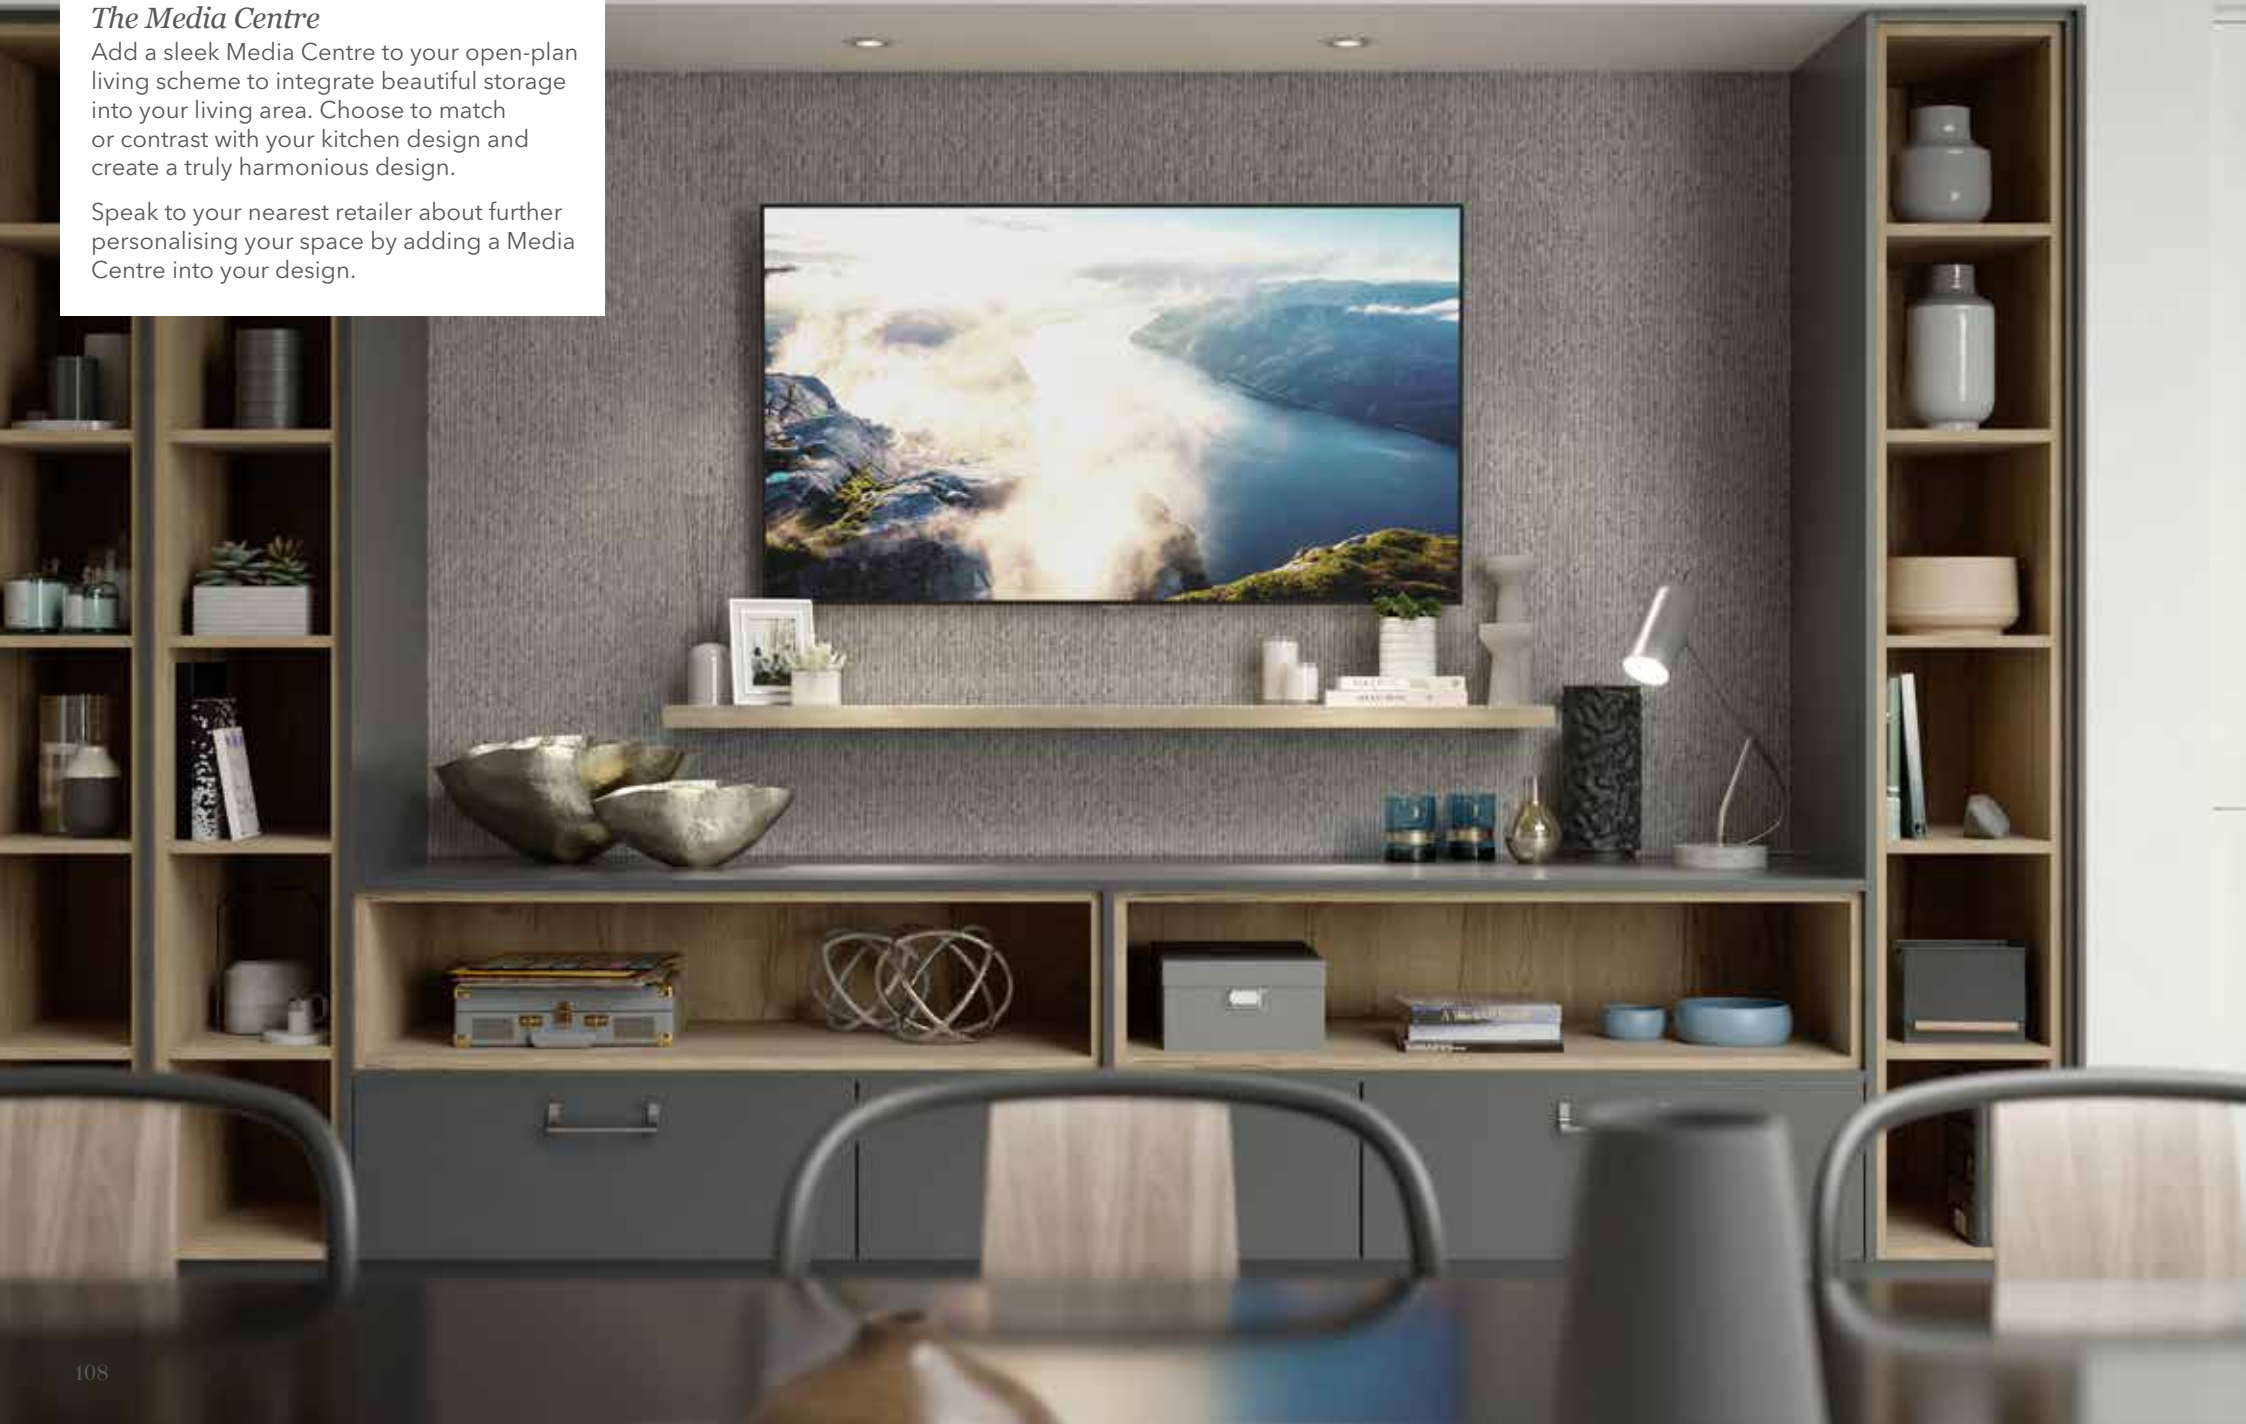

The *Living* Collection

The Media Centre

Add a sleek Media Centre to your open-plan living scheme to integrate beautiful storage into your living area. Choose to match or contrast with your kitchen design and create a truly harmonious design.

Speak to your nearest retailer about further personalising your space by adding a Media Centre into your design.