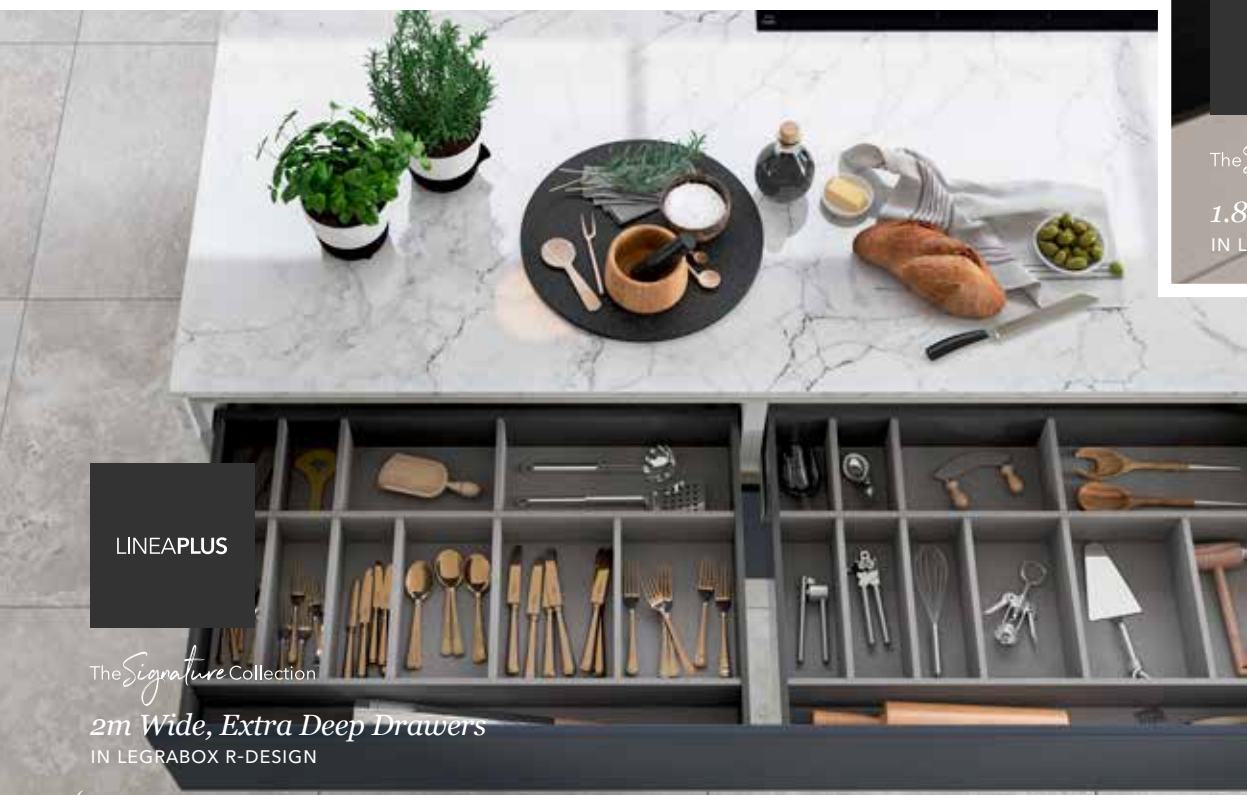

Don't forget to share your very best memories with us on social media.

LINEA

The *Signature* Collection
2m Wide Wall Cabinets
WITH LIFT UP MECHANISM

LINEA

The *Signature* Collection
1.8m Wide Drawers
IN LARNA HIGHLAND STONE

LINEA PLUS

The *Signature* Collection
2m Wide, Extra Deep Drawers
IN LEGRABOX R-DESIGN

The *Signature* Collection

Quintessentially Masterclass, The Signature Collection is so much more than a range of highly desirable and iconic pieces of furniture. It is a lifestyle choice, committed to giving you the best possible experience when selecting what goes into your new kitchen.