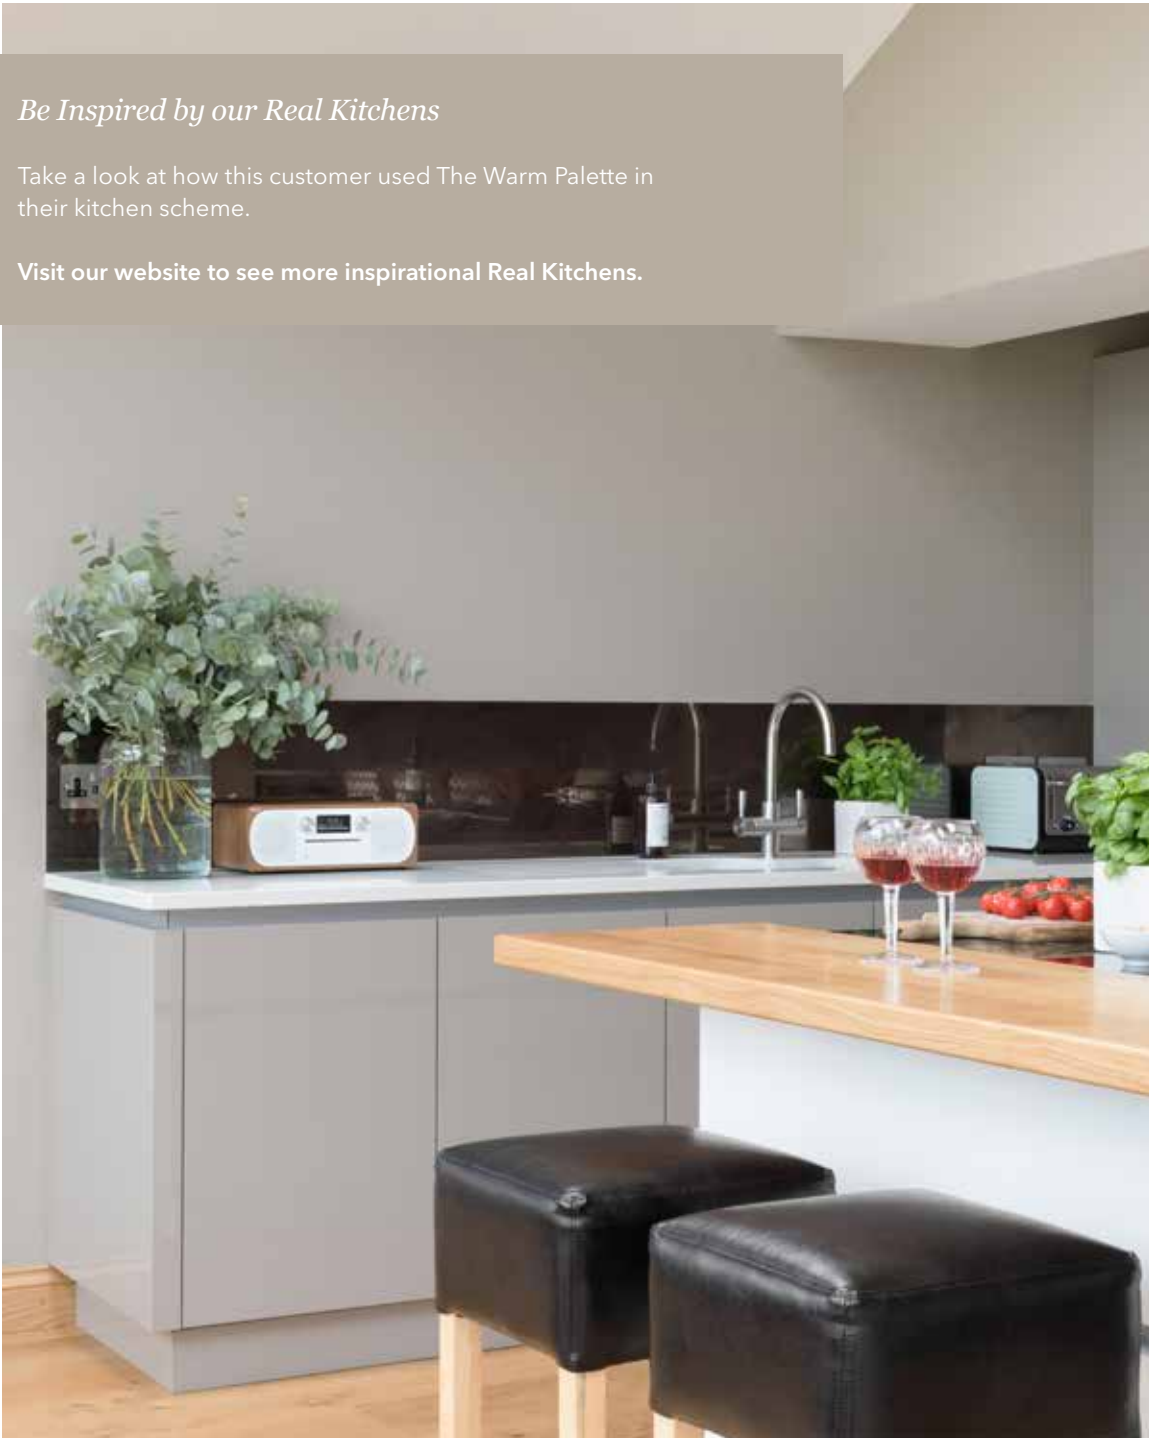

Be Inspired by our Real Kitchens

Take a look at how this customer used The Warm Palette in their kitchen scheme.

Visit our website to see more inspirational Real Kitchens.