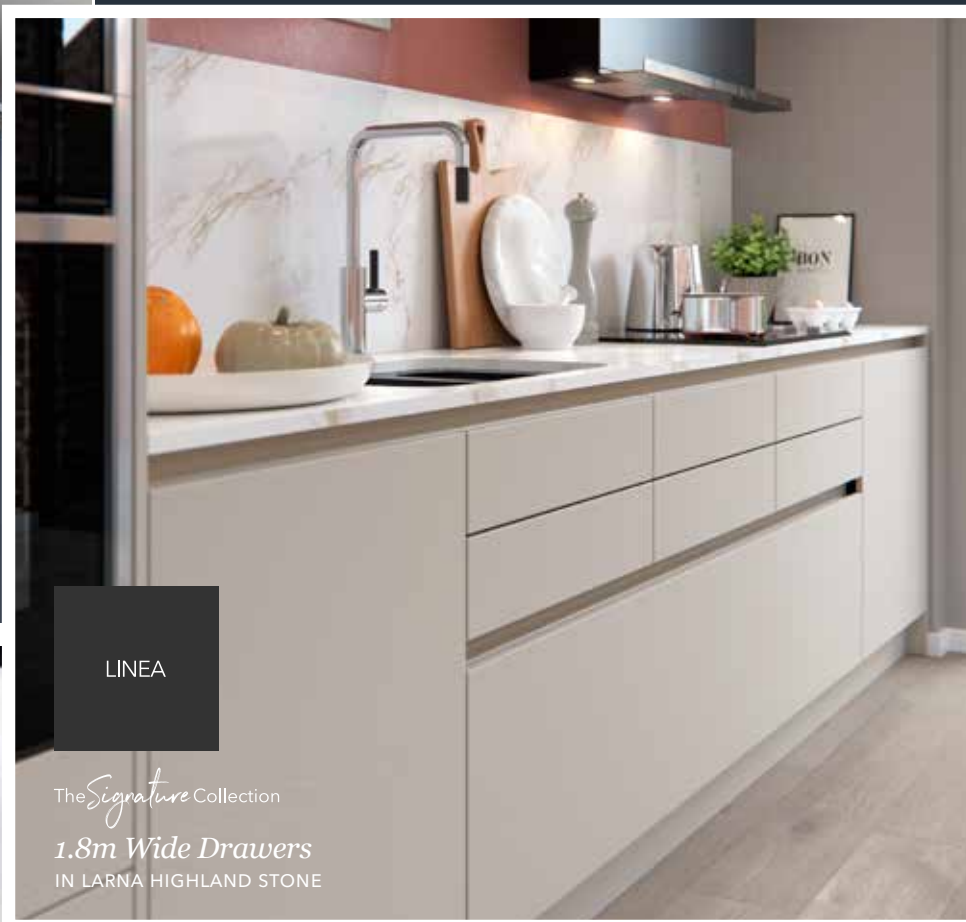

Don't forget to share your very best memories with us on social media.

LINEA

The *Signature* Collection
2m Wide Wall Cabinets
WITH LIFT UP MECHANISM

LINEA

The *Signature* Collection
1.8m Wide Drawers
IN LARNA HIGHLAND STONE