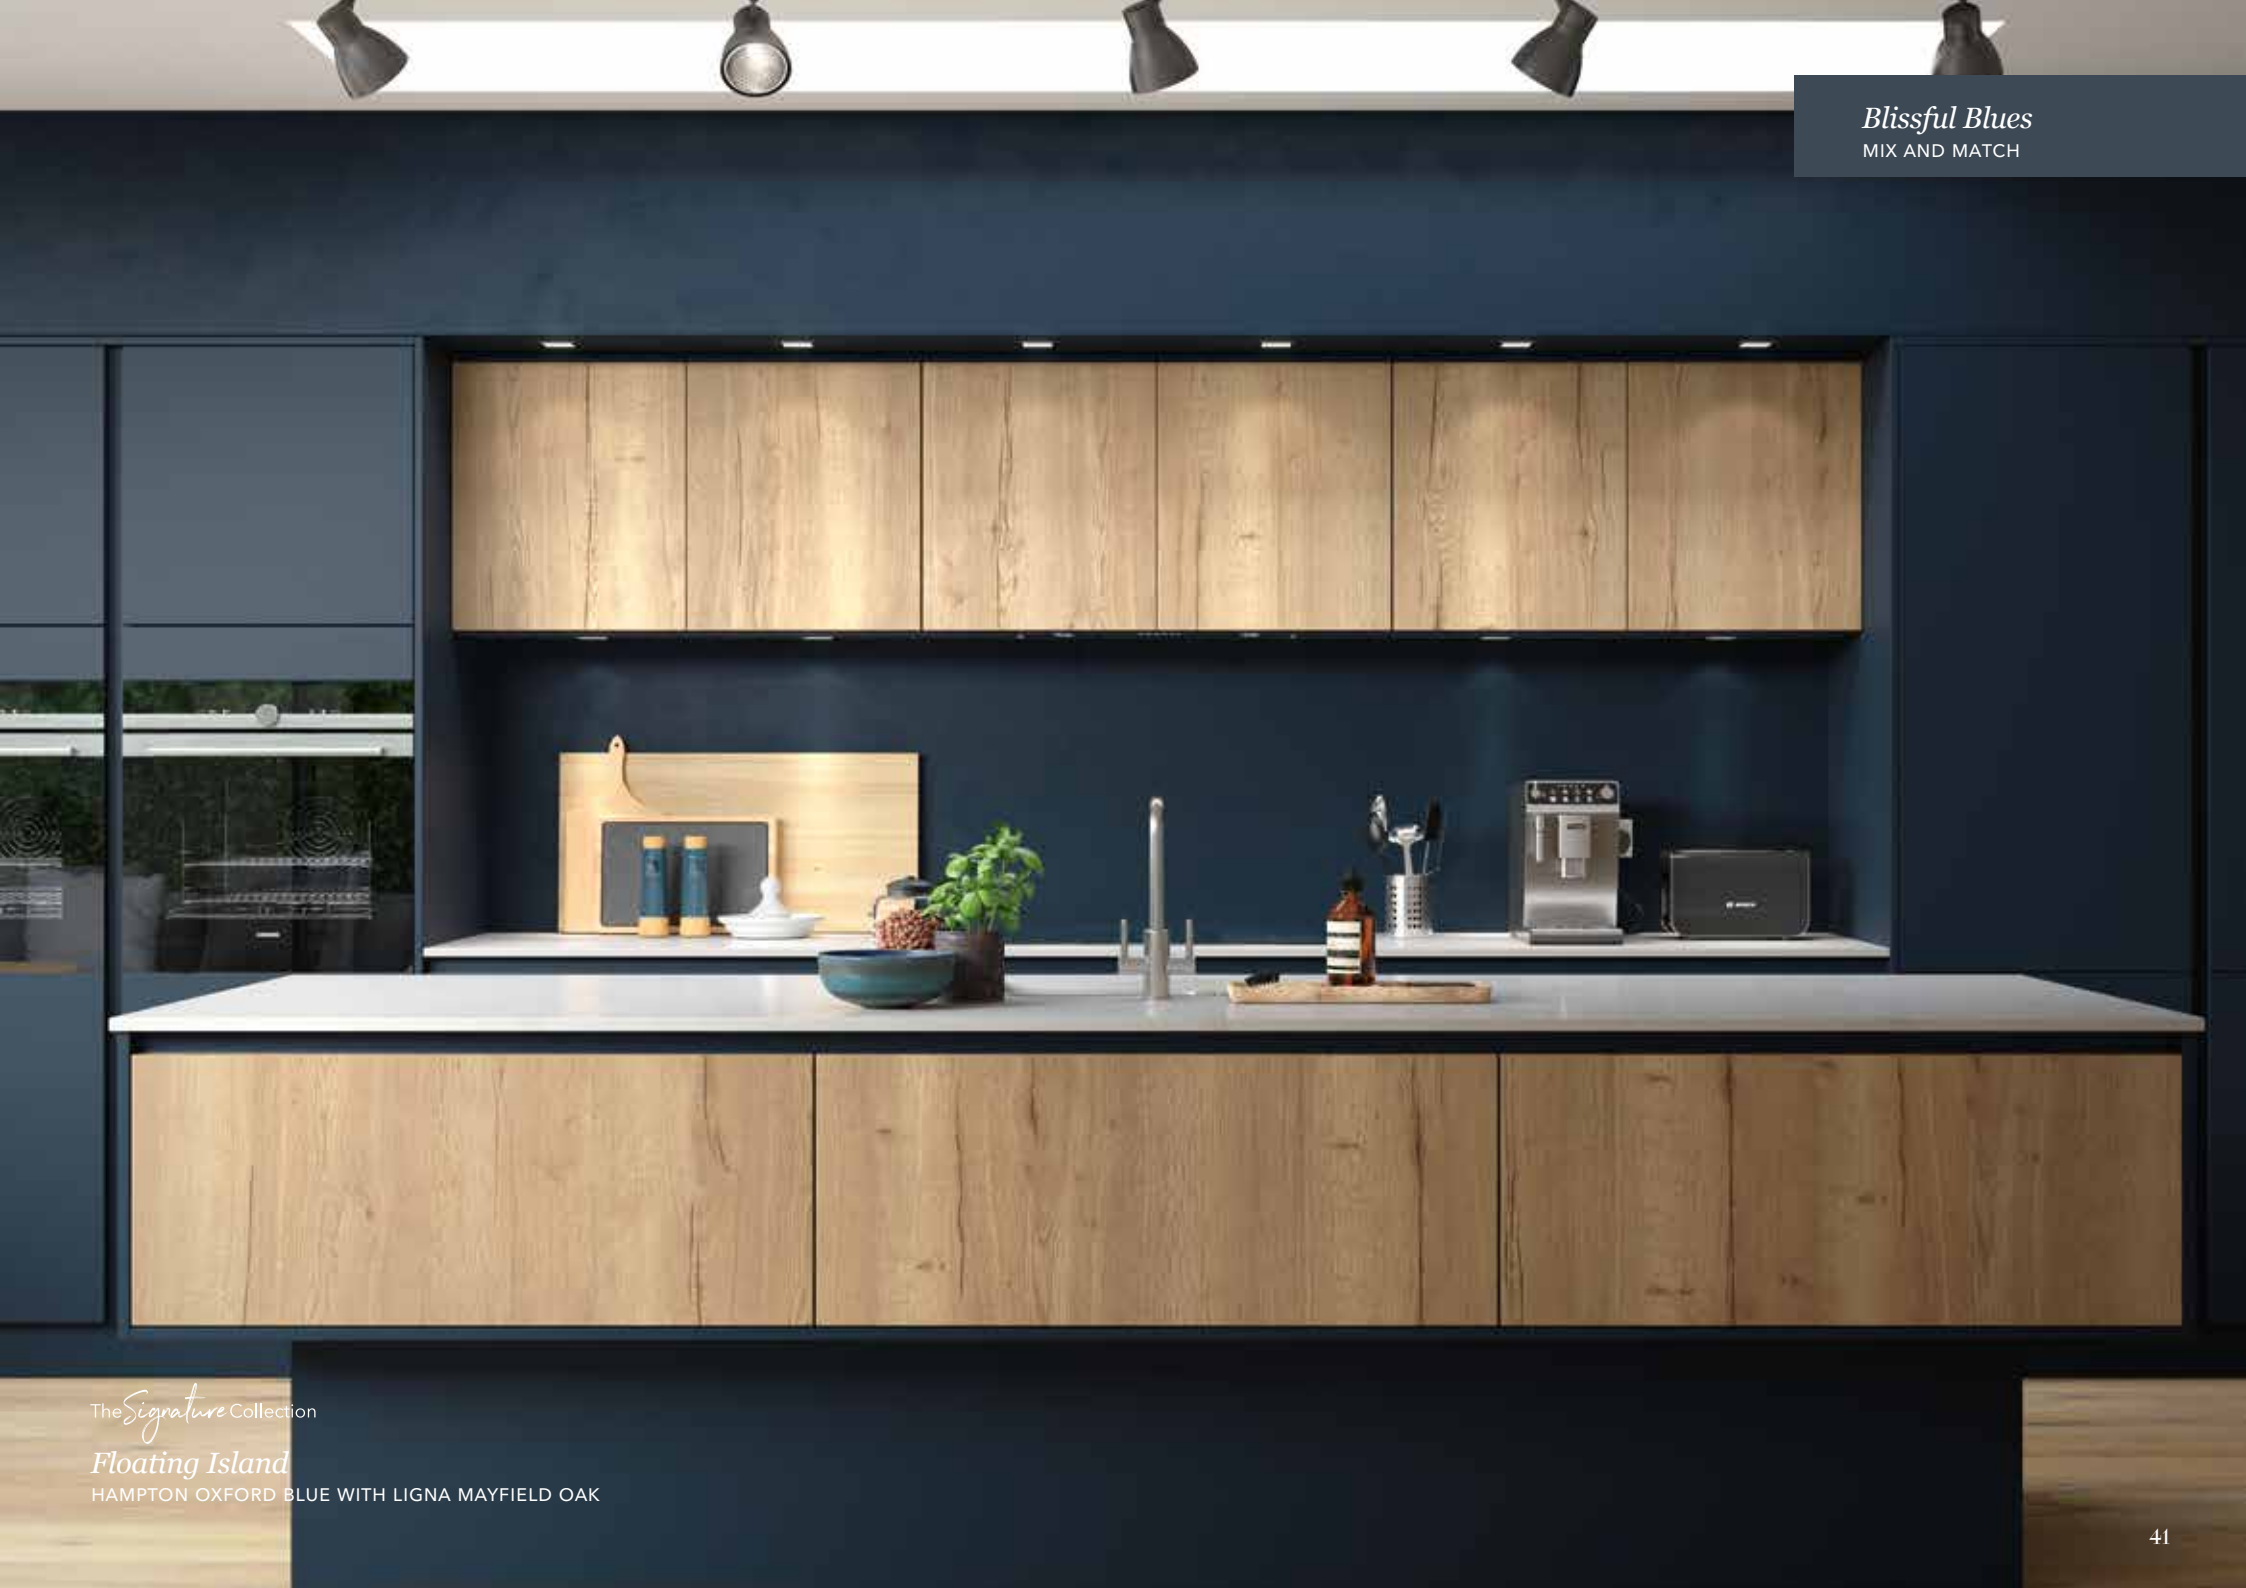

Blissful Blues
MIX AND MATCH

The *Signature* Collection

Floating Island

HAMPTON OXFORD BLUE WITH LIGNA MAYFIELD OAK